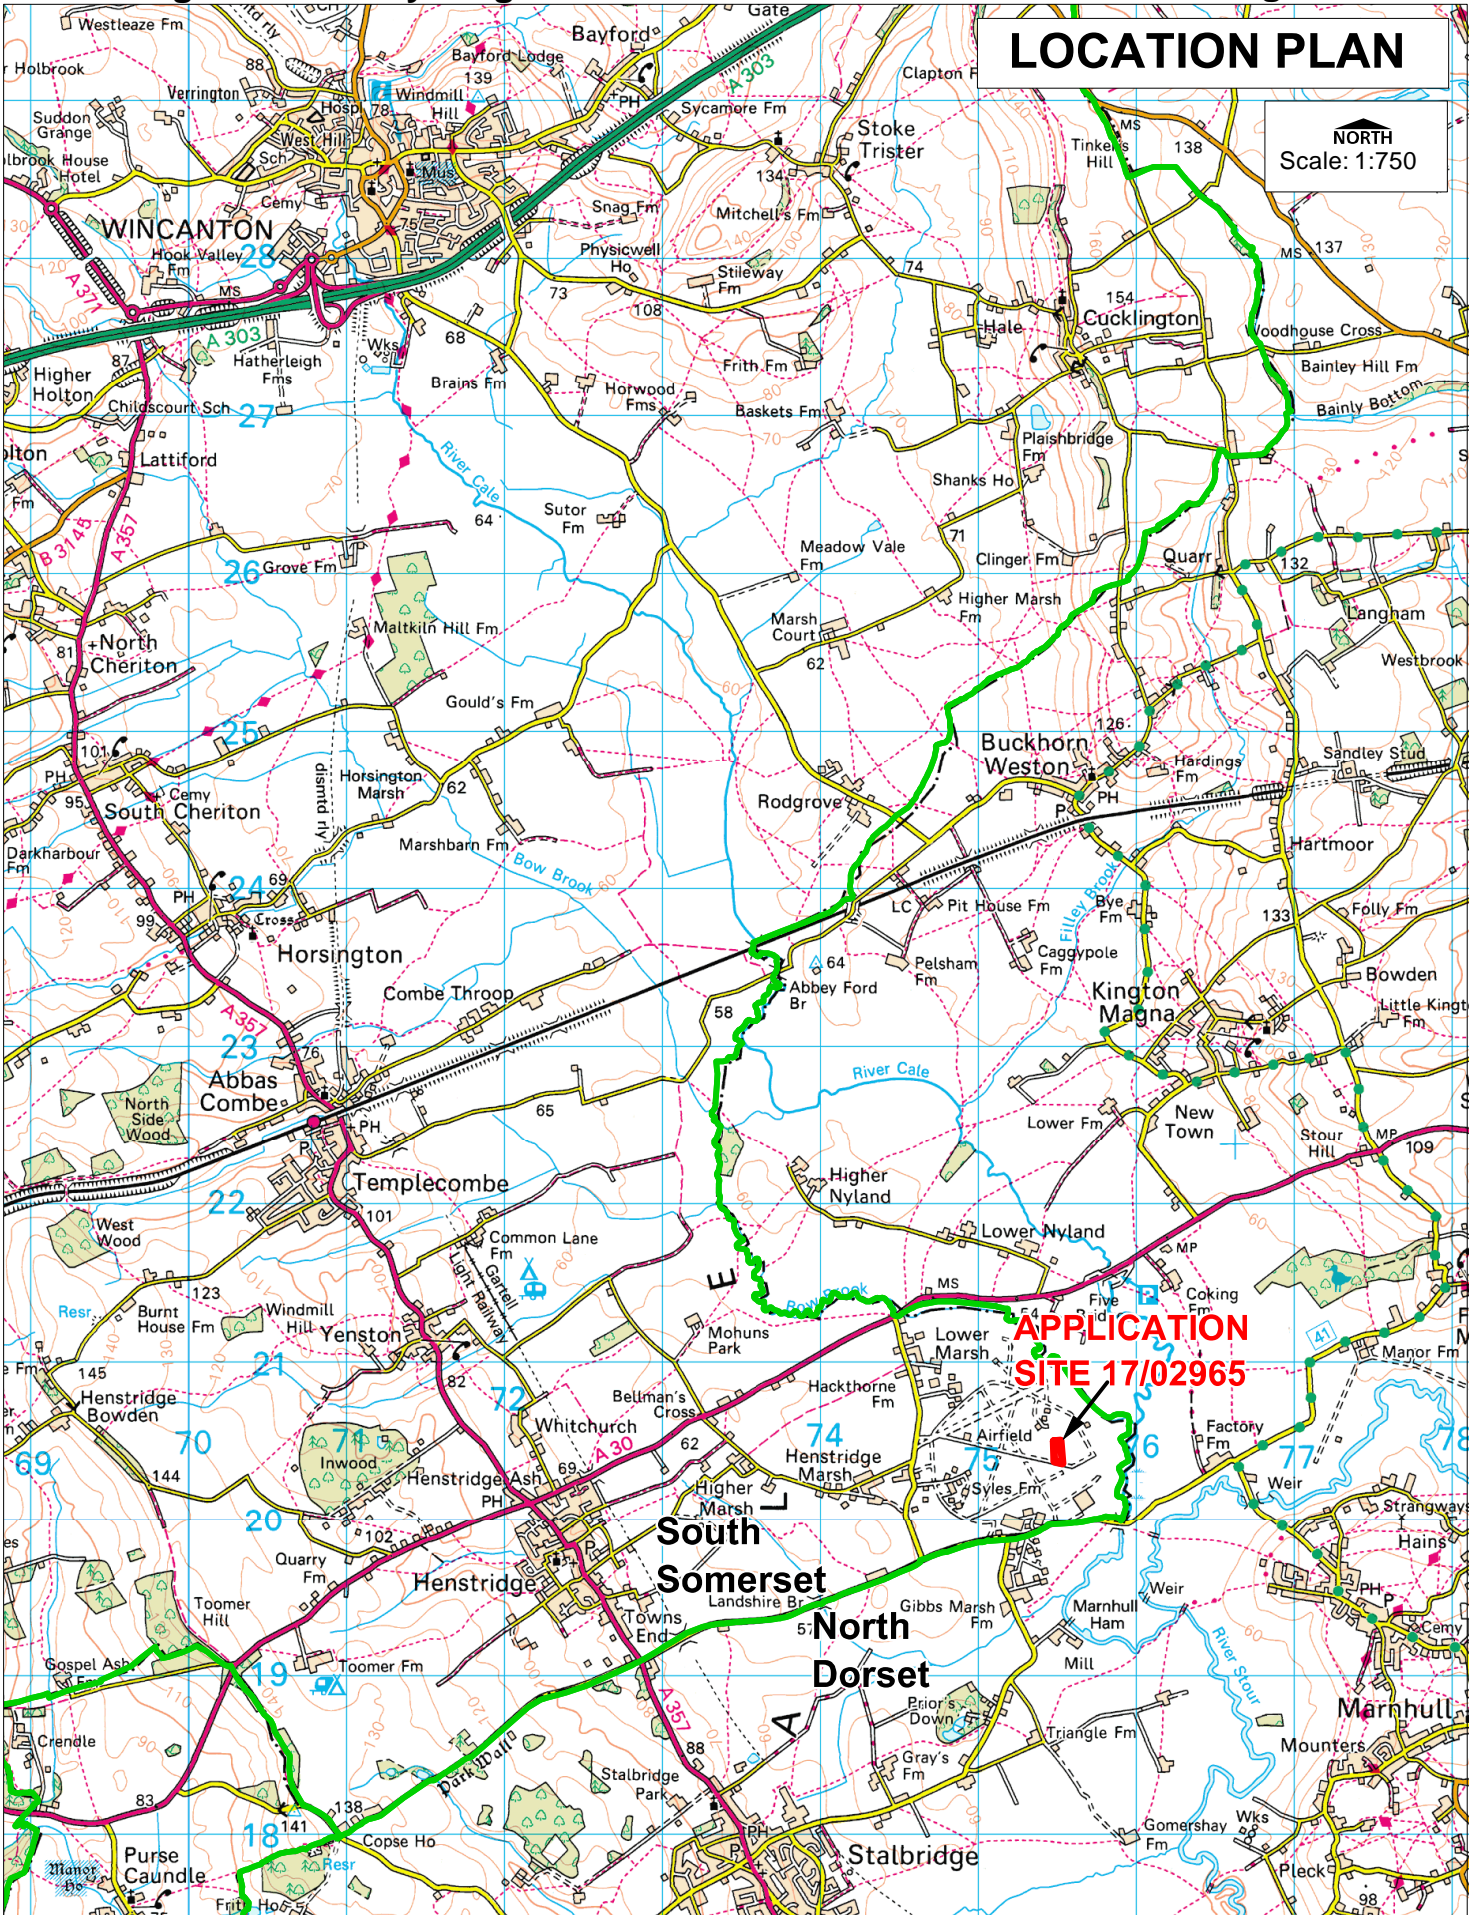

LOCATION PLAN

NORTH Scale: 1:750

APPLICATION SITE 17/02965

South Somerset North Dorset

Philip Higginbottom Service Manager Planning Control, Enforcement & Compliance Community & Environmental Services Somerset County Council County Hall TAUNTON TA1 4DY

© Reproduced from Ordnance Survey Mapping with the permission of the Controller of Her Majesty's Stationery Office Crown Copyright. Unauthorised reproduction infringes Crown Copyright and may lead to prosecution or Civil Proceedings. Licence Number: 100038382 (2011) ©